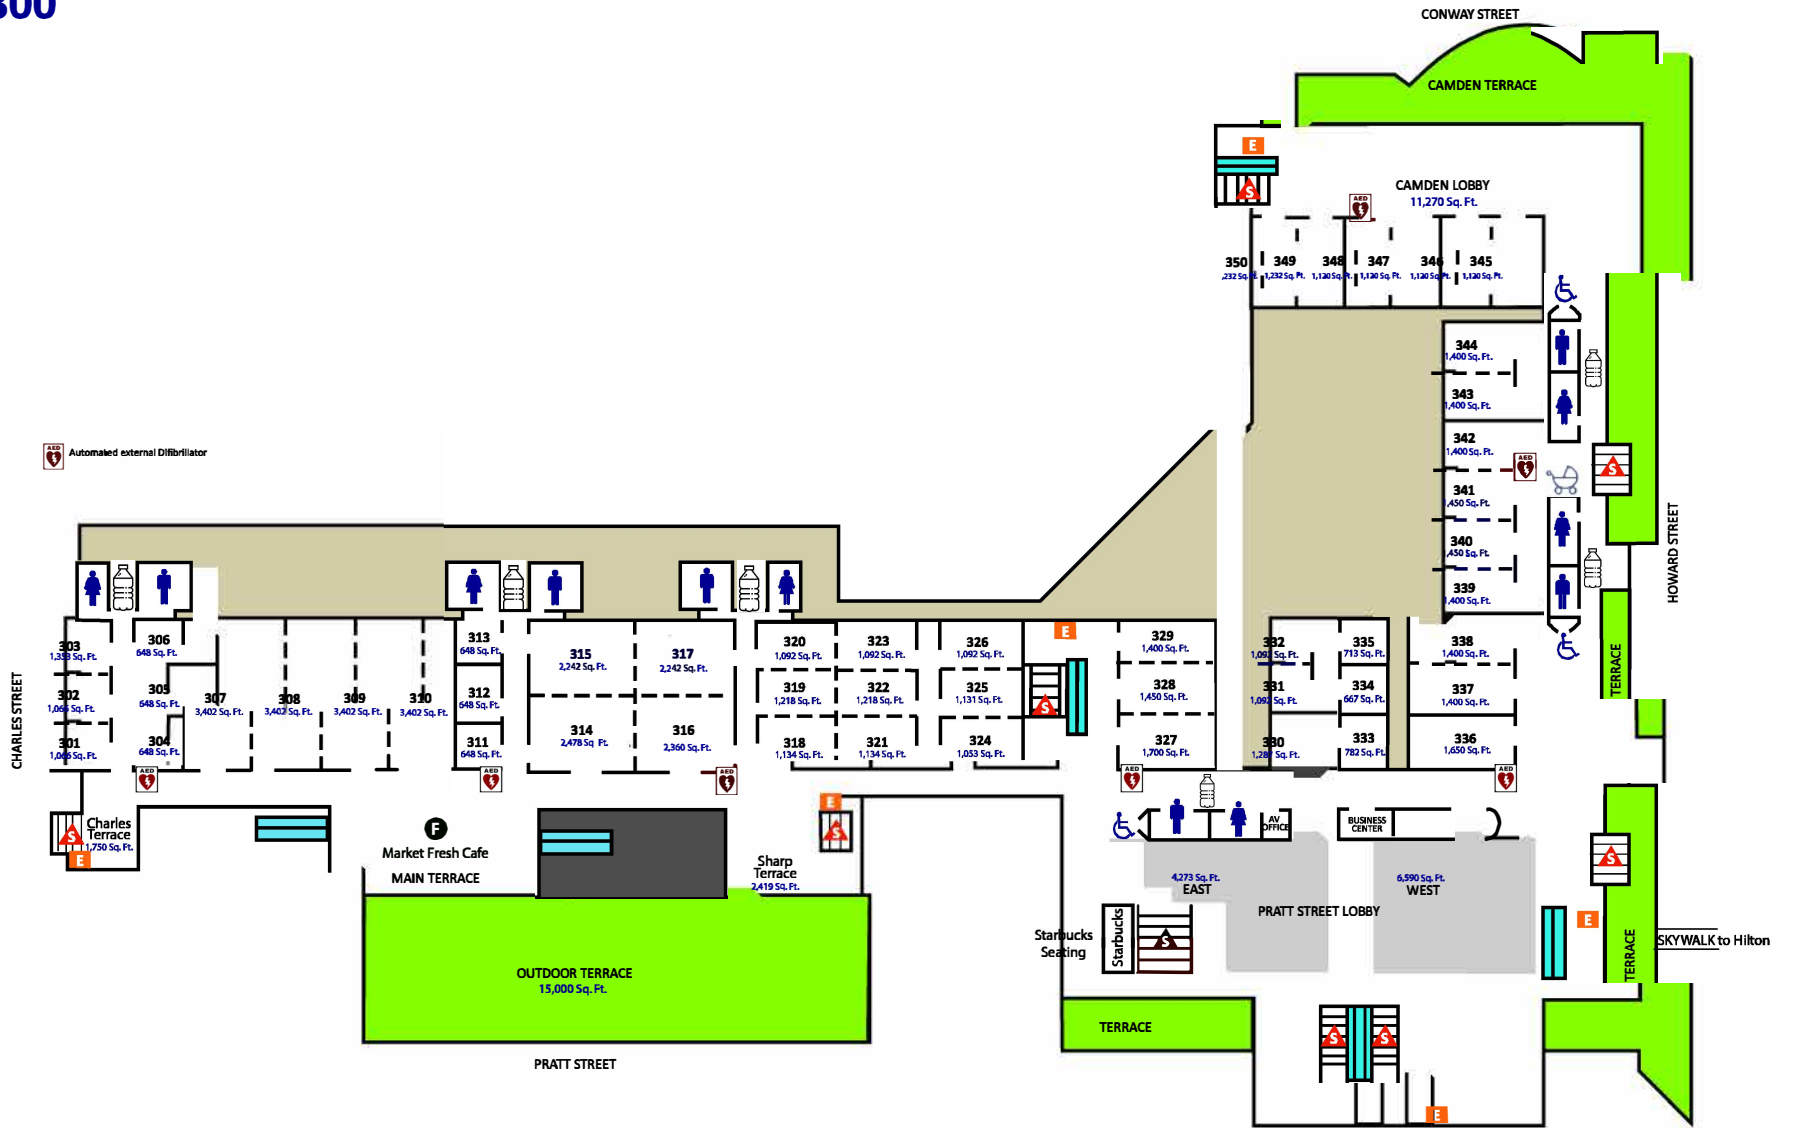

Level 100

Level 200

 Automated external Difibrillator

-  Pratt East Show Office 709.5 Sq. Ft.
-  Pratt West Show Office 709.5 Sq. Ft.
-  Otterbein North Show Office 480 Sq. Ft.
-  Otterbein South Show Office 574 Sq. Ft.

Level 300

Level 400