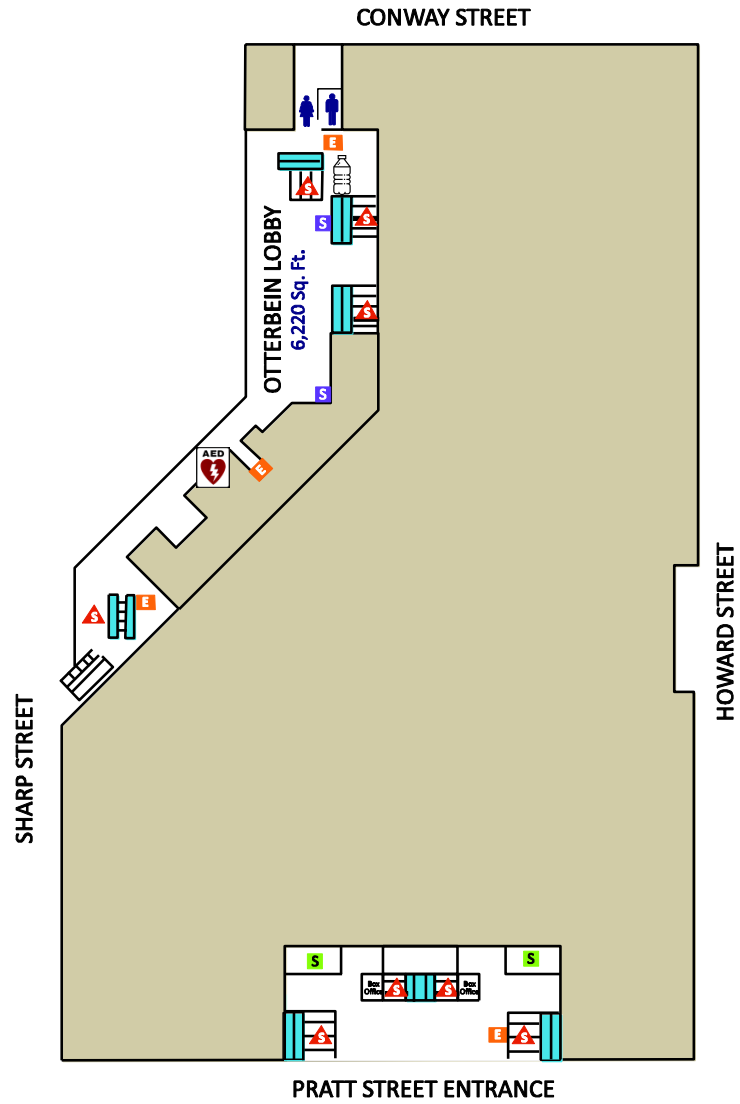

Level 100

Level 200

 Automated external Difibrillator

-  Pratt East Show Office 709.5 Sq. Ft.
-  Pratt West Show Office 709.5 Sq. Ft.
-  Otterbein North Show Office 480 Sq. Ft.
-  Otterbein South Show Office 574 Sq. Ft.

Level 300

Level 400