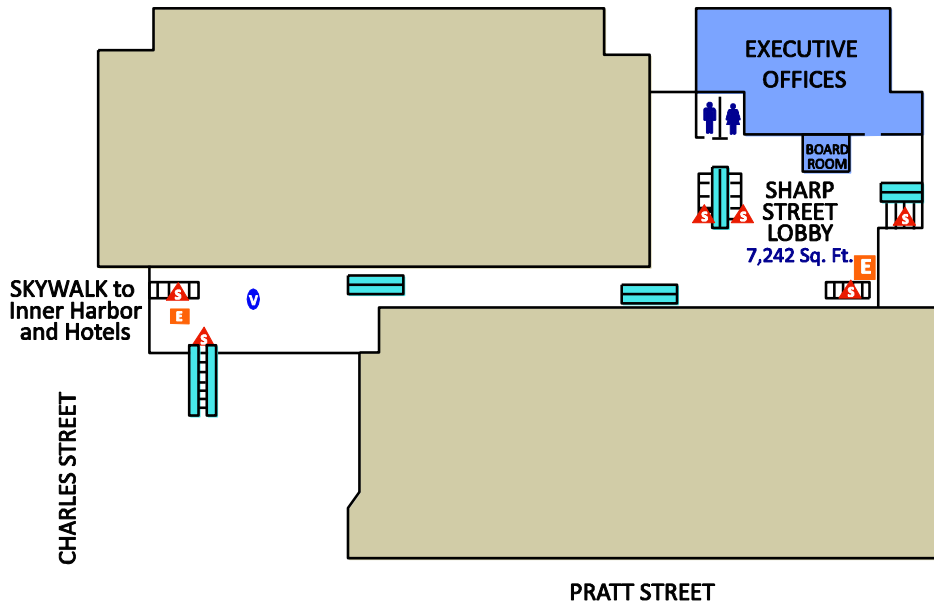

Level 100

Level 200

 Automated external Difibrillator

-  Pratt East Show Office 709.5 Sq. Ft.
-  Pratt West Show Office 709.5 Sq. Ft.
-  Otterbein North Show Office 480 Sq. Ft.
-  Otterbein South Show Office 574 Sq. Ft.

Level 300

Level 400