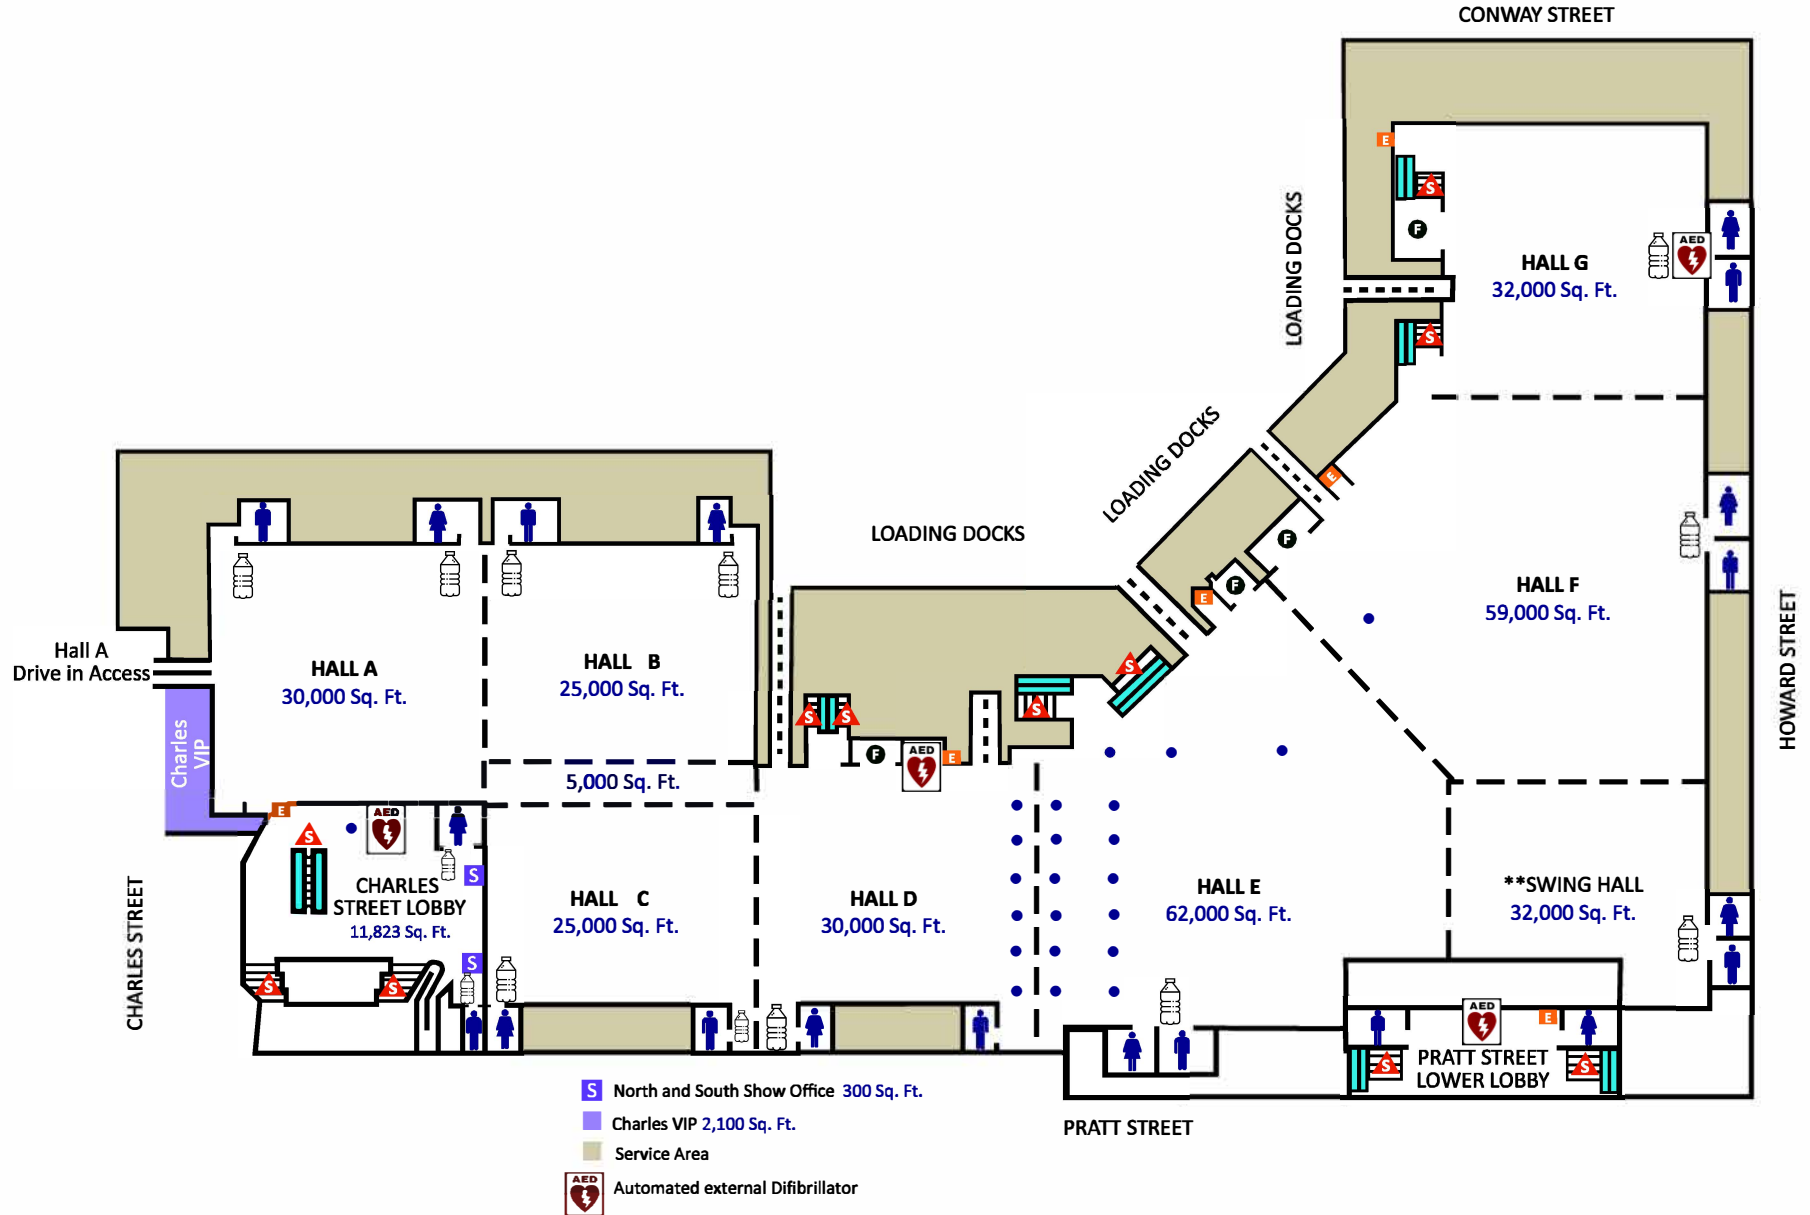

Level 100

Level 200

 Automated external Difibrillator

-  Pratt East Show Office 709.5 Sq. Ft.
-  Pratt West Show Office 709.5 Sq. Ft.
-  Otterbein North Show Office 480 Sq. Ft.
-  Otterbein South Show Office 574 Sq. Ft.

Level 300

Level 400